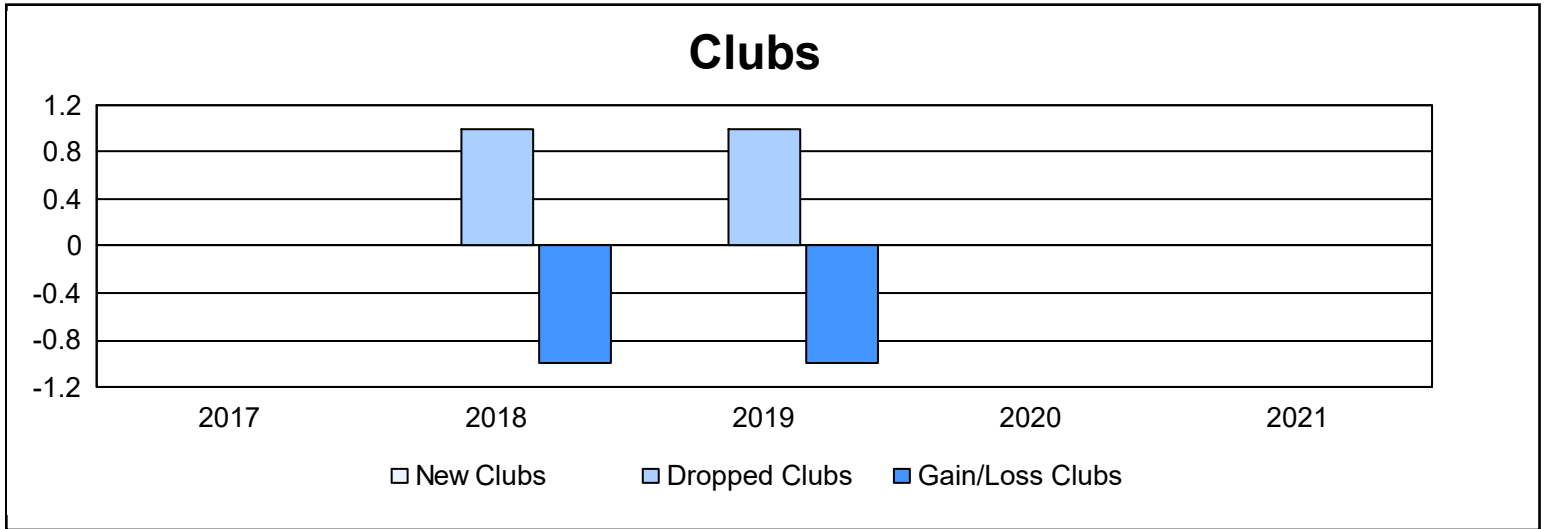

Year	New Clubs	Dropped Clubs	Gain/ Loss Clubs	New Members	Charter Members	Reinstate Members	Transfer Members	Total Member Added	Total Members Dropped	Gain/ Loss Members
2016-2017	0	0	0	137	1	4	6	148	167	-19
2017-2018	0	1	-1	101	0	11	11	123	195	-72
2018-2019	0	1	-1	95	0	3	2	100	157	-57
2019-2020	0	0	0	87	0	9	3	99	153	-54
2020-2021	0	0	0	39	0	4	11	54	145	-91
<b>Average</b>	<b>0</b>	<b>0</b>	<b>0</b>	<b>92</b>	<b>0</b>	<b>6</b>	<b>7</b>	<b>105</b>	<b>163</b>	<b>-59</b>

### Membership Composition June 2021 Cumulative