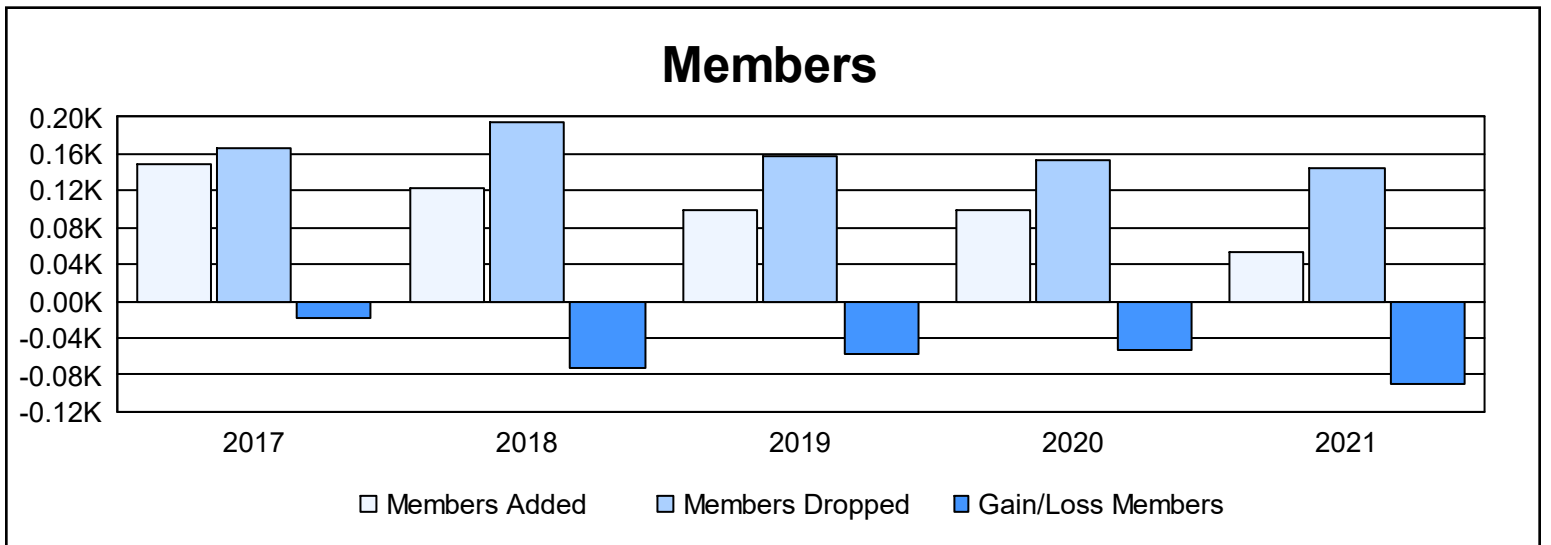

Year	New Clubs	Dropped Clubs	Gain/ Loss Clubs	New Members	Charter Members	Reinstate Members	Transfer Members	Total Member Added	Total Members Dropped	Gain/ Loss Members
2016-2017	0	0	0	137	1	4	6	148	167	-19
2017-2018	0	1	-1	101	0	11	11	123	195	-72
2018-2019	0	1	-1	95	0	3	2	100	157	-57
2019-2020	0	0	0	87	0	9	3	99	153	-54
2020-2021	0	0	0	39	0	4	11	54	145	-91
<b>Average</b>	<b>0</b>	<b>0</b>	<b>0</b>	<b>92</b>	<b>0</b>	<b>6</b>	<b>7</b>	<b>105</b>	<b>163</b>	<b>-59</b>

### Membership Composition June 2021 Cumulative